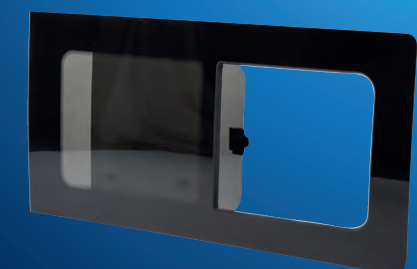

Volkswagen Transporter 5/6/6.1 > 2004			Sliding window		
Installation position	Wheelbase	Outer dim. W x H (mm)	Weight (kg)	Item no.	Price
	SWB + LWB	1135x585	9,0	315931	275,-
	SWB + LWB	1135x585	9,0	315930	275,-

Sliding window without mosquito net

Volkswagen Transporter 5/6/6.1 > 2004			Rigid windows			Sliding window		
Installation position	Wheelbase	Outer dim. W x H (mm)	Weight (kg)	Item no.	Price	Weight (kg)	Item no.	Price
	SWB + LWB	1135x585	6,5	315910	114,-	8,0	31591	229,-
	SWB + LWB	1135x585				8,0	31590	229,-
	SWB	922x572	5,0	31599	109,-	6,5	315911	229,-
	SWB	922x572	5,0	31598	99,-	6,5	315900	229,-
	LWB	1257x570	6,8	315990	122,-	8,3	315912	239,-
	LWB	1257x570	6,8	315980	122,-	8,3	315901	239,-
	SWB + LWB	729x579	4,0	316004	139,-		—	
	SWB + LWB	729x579	4,0	316003	139,-		—	

Volkswagen Transporter 4, 1990-2004			Rigid windows			Sliding window		
Installation position	Wheelbase	Outer dim. W x H (mm)	Weight (kg)	Item no.	Price	Weight (kg)	Item no.	Price
	SWB + LWB	1126x523		—		7,5	31503	223,-
	SWB + LWB	1126x523		—		7,5	31504	223,-
	SWB	967x522	5,0	31505	102,-		—	
	SWB	967x522	5,0	31506	102,-		—	

Volkswagen Transporter 6/6.1 > 2016			Rear window		
Installation position	Wheelbase	Outer dim. W x H (mm)	Weight (kg)	Item no.	Price
	SWB + LWB	1544x562	8,0	31600	239,-

Volkswagen Transporter 5 2004-2016			Rear window		
Installation position	Wheelbase	Outer dim. W x H (mm)	Weight (kg)	Item no.	Price
	SWB + LWB	1445x575	8,0	316005	199,-

Rear windows without wiper holes