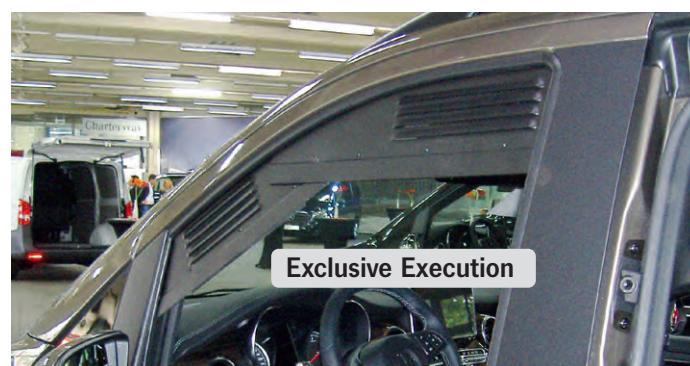

Exclusive Execution

Mercedes-Benz Vito/V-Class

> 01/2014, Exclusive	461491	160,-
> 01/2014, Standard	460851	157,-