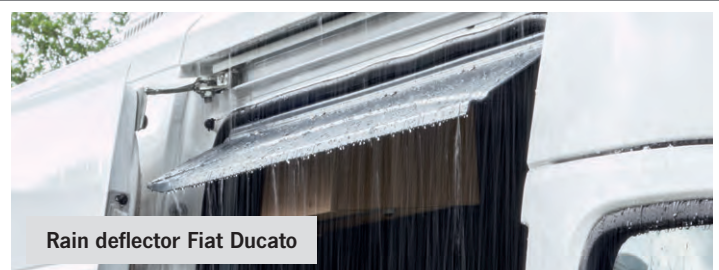

Rain deflector Fiat Ducato

MOSQUITO NETS FOR VANS

Insect screen doors for Volkswagen Transporter 5/6 / Fiat Ducato / Mercedes-Benz Sprinter / Volkswagen Crafter

- Effective protection against insects
- Preassembled kit
- Aluminum/composite construction
- Upper profile offers protection against head injuries
- Concealed threshold secures the pull cord