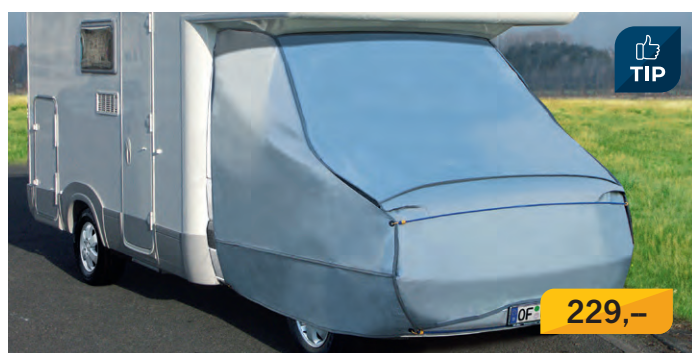

CARBEST

Everything perfectly insulated - keeps the cold out in winter

- Reduces the temperature in the vehicle in summer
- Protects the engine from environmental influences

The complete protection for cab and bonnete. Windshield, side windows, all air vents and radiator grille are well packed. Reduces the temperature in summer to up to 10° C below the outside temperature. Simple attachment: Elastic strap for attaching to the driver's and passenger's door for a tight fit.

Complete protection suitable for:

Fiat Ducato, Peugeot Boxer,				
Citroën Jumper 2002-2006	90780	229,-