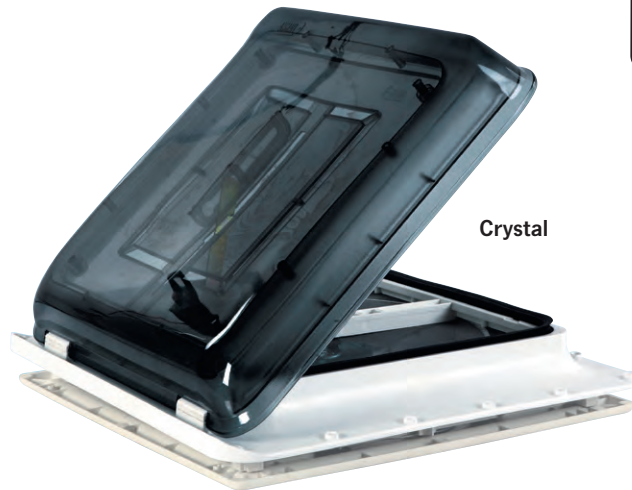

① **TurboVent Premium w/ touch control unit**

1. System control is activated by light finger pressure on the touch pad control
   - Electrical surface with signal LED lighting
   - Speed regulation and changing the direction of travel with the touch control unit
   - Increased service life of motor and control unit
   - "Polar Control" thermostat with on/off switch
   - Air exchange in seconds: fan: 3-stage for ventilation, 2-stage for air extraction
   - Control unit with LED signal lighting
   - Including 2 sturdy mosquito nets

White hood	36187	338,-
Crystal hood	36188	358,-

Crystal

② **TurboVent with "Polar Control" thermostat**

1. Air exchange in seconds: fan: 3-stage for ventilation, 2-stage for air extraction
   - "Polar Control" thermostat with on/off switch
   - Includes 2 sturdy mosquito nets

White hood	360971	306,-
Crystal hood	36180	330,-

①