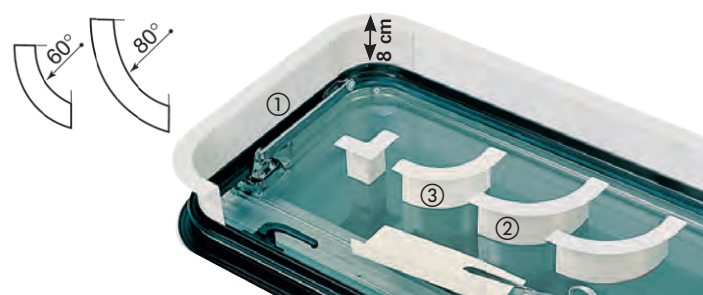

Rubber sealing profile for curtain-type windows

- Self-adhesive

For wall thicknesses of 28-32 mm. Self-adhesive for quick and easy installation. Color: Black.

(filler profile not incl. in scope of delivery)

4 m GP* 14,97/ 1 m 322704 59,90

40 m GP* 13,97/ 1 m 3227040 559,-

Window cover profiles light gray Perfect transition to the interior or cladding. The profile is cut to the depth of the respective wall thickness, glued or fastened with cap screws (not included).

① Internal profile bar 2 m	38000	17,90
② Rundbogen Radius 80°	38004	4,90
③ Rundbogen Radius 60°	38003	4,90