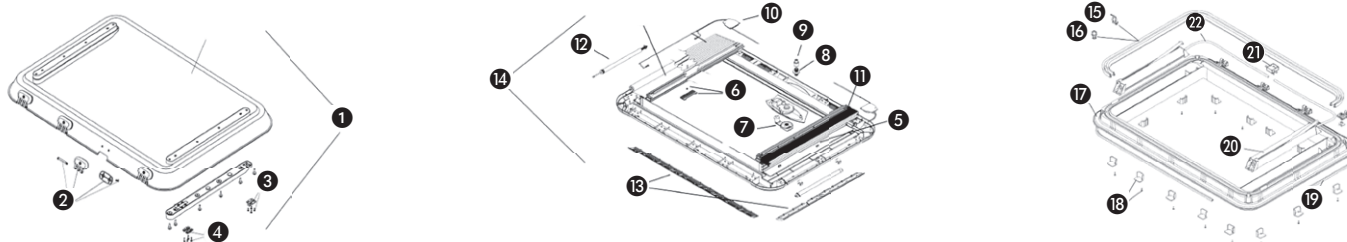

35231	75,50
--------------	--------------

Stainless steel

Heki 1

①	Glass frame w/o. forced ventilation Cream white	E482		⑪	Crank gear	E492	63,59
②	Inner frame w. flyscreen/darkening blind	SA370	377,18	⑫	Drive pinion	SA397	5,70
③	Handle with folding linkage	E1570	85,22	⑬	Drive pinion long	E412	6,43
④	Seal 5 m	E422	58,82	⑭	Crank with mounting parts	E4025	26,95
⑤	Disk seal 5 m	39820	26,95	⑮	Roller blind guide rail cpl. 1 pair	E3919	73,52
⑥	Seal with forced ventilation 5 m	E423	20,21	⑯	Spring motor	183	11,02
⑦	Rubber buffer/run-in wedge w. mounting set	E3678	20,81	⑰	Blackout blind cpl. Cream white	E407	66,30
⑧	Wall seal 5 m	39821	33,69	⑱	Fly screen gray	AA0294	88,92
⑨	Drive	E2601	121,94	⑲	Ventilation grille 10 pcsk	E12522	17,60
⑩	Drive shaft	E2600	69,99				