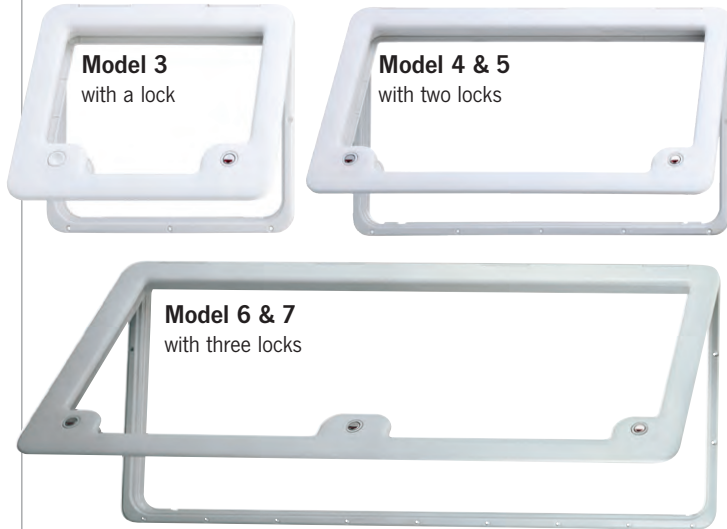

Model 3
with a lock

Model 4 & 5
with two locks

Model 6 & 7
with three locks

Replacement door seal for:

Model 3	66132	23,30
Model 4	66133	25,10
Model 5	AA0015	25,30
Model 6	661331	33,30
Model 7	661332	30,50

Replacement locks complete for:

Model 2	E3816	31,40
Model 3/4	66135	27,50

Case flaps - frame

- For all wall thicknesses
- With cutout template
- Vehicle optics remains intact
- With sturdy locks and Zadi cylinder
- Cut out sheet metal is inserted into the flap frame
- Double sealing for optimal insulation

Type	Color	Outer dim. WxH	Cutout dim. WxH		
Model 3	White	385 x 335 mm	349 x 296 mm	661501	85,-
Model 3	Light gray	385 x 335 mm	349 x 296 mm	661510	85,-
Model 3	Black	385 x 335 mm	349 x 296 mm	661511	85,-
Model 4	White	700 x 395 mm	648 x 348 mm	661521	115,-
Model 4	Light gray	700 x 395 mm	648 x 348 mm	661530	115,-
Model 4	Black	700 x 395 mm	648 x 348 mm	661523	115,-
Model 5	White	785 x 340 mm	749 x 297 mm	661481	115,-
Model 5	Light gray	785 x 340 mm	749 x 297 mm	66149	115,-
Model 5	Black	785 x 340 mm	749 x 297 mm	661485	115,-
Model 6	White	1038 x 465 mm	997 x 419 mm	661563	176,-
Model 6	Light gray	1038 x 465 mm	997 x 419 mm	661567	176,-
Model 6	Black	1038 x 465 mm	997 x 419 mm	661564	176,-
Model 7	White	1108 x 346 mm	1069 x 299 mm	661568	176,-
Model 7	Light gray	1108 x 346 mm	1069 x 299 mm	661570	176,-
Model 7	Black	1108 x 346 mm	1069 x 299 mm	661569	176,-