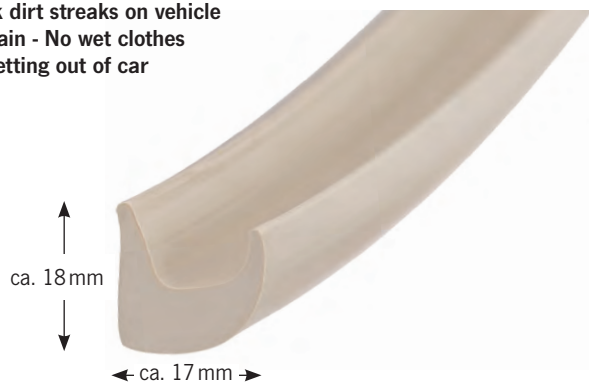

Self adhesive rain gutters

- Rain guard prevents formation of black dirt streaks on vehicle
- Rain drain - No wet clothes when getting out of car