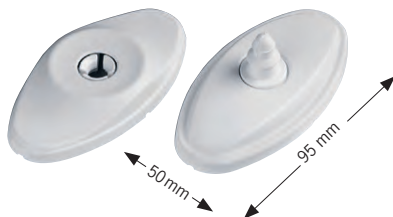

Door latch

Door stop made of plastic. Weight app. 53 g.

White **524674** **12,90**
524674L