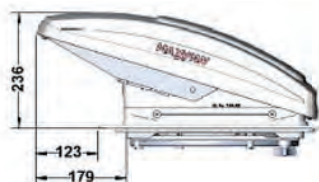

Warm white LED lighting on the side

Illuminated LED operating display

Remote control with LED operating display and wall bracket

①

②

③

MaxxFan Deluxe 40x40 cm - Roof hood with raincover

- Ventilation & extraction w/ external hood open
- Roof fan with closed external hood
- Protection from rain even when open
- Patented, impact-resistant and UV-resistant outer cover
- Temperature selection via electronic thermostat
- Remote control or manual control in the event of a power failure