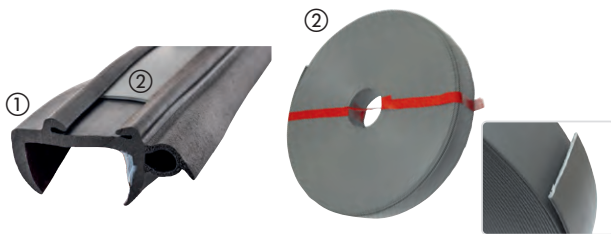

Order at the same time:

- ① Sealing rubber profile self-adhesive, for curtain wall windows
  For wall thicknesses of 28-32 mm. Self-adhesive. Colour: Black

4 m	GP* 14,97/1 m	322704	59,90
40 m	GP* 13,97/1 m	3227040	559,-

- ② Filler profile for rubber sealing profile 322704/3227040
  Colour: grey, dims.: 23 mm x 0.9 mm.

10 m	GP* 1,23/1 m	322730	12,30