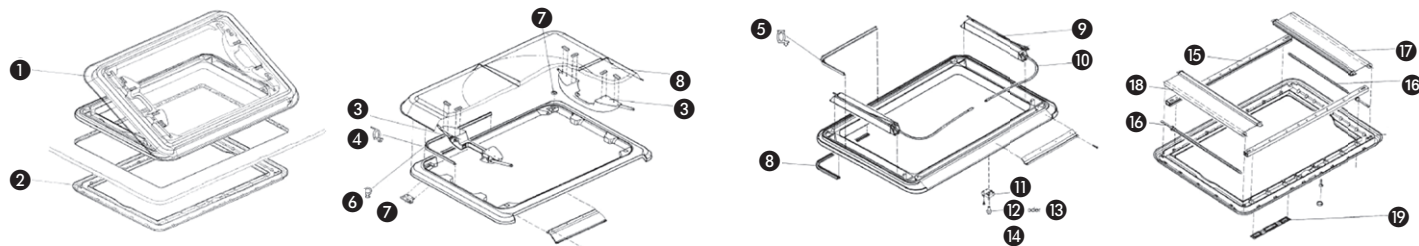

35231	75,50
--------------	--------------

Stainless steel

Heki 1

①	Glass frame w/o. forced ventilation Cream white	E482		⑪	Crank gear	E492	63,59
②	Inner frame w. flyscreen/darkening blind	SA370	377,18	⑫	Drive pinion	SA397	5,70
③	Handle with folding linkage	E1570	85,22	⑬	Drive pinion long	E412	6,43
④	Seal 5 m	E422	58,82	⑭	Crank with mounting parts	E4025	26,95
⑤	Disk seal 5 m	39820	26,95	⑮	Roller blind guide rail cpl. 1 pair	E3919	73,52
⑥	Seal with forced ventilation 5 m	E423	20,21	⑯	Spring motor	183	11,02
⑦	Rubber buffer/run-in wedge w. mounting set	E3678	20,81	⑰	Blackout blind cpl. Cream white	E407	66,30
⑧	Wall seal 5 m	39821	33,69	⑱	Fly screen gray	AA0294	88,92
⑨	Drive	E2601	121,94	⑲	Ventilation grille 10 pcsk	E12522	17,60
⑩	Drive shaft	E2600	69,99				