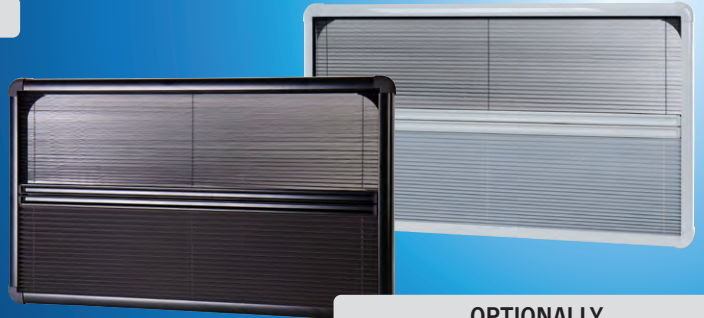

NEW

Stainless steel levers

Exterior view

Interior view

OPTIONALLY

Blackout system w/ privacy & mosquito protection blind w/ magnetic closure.
NEW: With matt black frame and black pleated blinds in a very high-quality look.