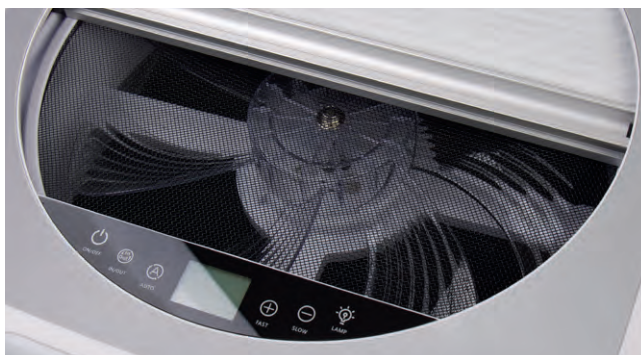

VanVent roof ventilation system, 40x40 cm

- For roof cut-outs of 40x40 cm
- Ventilation (with open external hood)
- Roof fan (with closed external hood)
- Integrated pleated blind
- Metal insect screens
- Impact-resistant and UV-resistant
- Includes remote control with illuminated display and wall bracket
- ECE-approved

The VanVent roof ventilation system ensures a pleasant climate in the vehicle interior. The integrated 12V Fan conveys fresh air into the vehicle when the external hood is open or extracts the internal air when it is switched over. The robust metal insect screen provides reliable protection against flies and mosquitoes in the vehicle.

When the hood is closed, the VanVent turns into a roof ventilator and circulates the air inside.

The special aerodynamic design of the acrylic glass dome prevents the ingress of rainwater. Control the VanVent conveniently using the remote control supplied or via the LED operating display on the inner frame.

Technical data:

max. air flow rate: 3000m³/h
max. power 20W + 4W
Operating voltage: min. 9V - max. 16V
LED lighting, warm white: 3000K
Cutout size: 400x400 mm
For roof thicknesses from: 27-80 mm Weight: 4.5 kg

VanVent smoked glass	318028	379,-
VanVent Black	318029	379,-

Inner frame with LED display, LED lighting, integrated blackout blind and mosquito net. The roof hood can also be opened or closed manually using the rotary knob.

UV RESISTANT

DARKENING

MOSQUITO PROTECTION

12V LEDs

max. 130 km/h

ECE R43