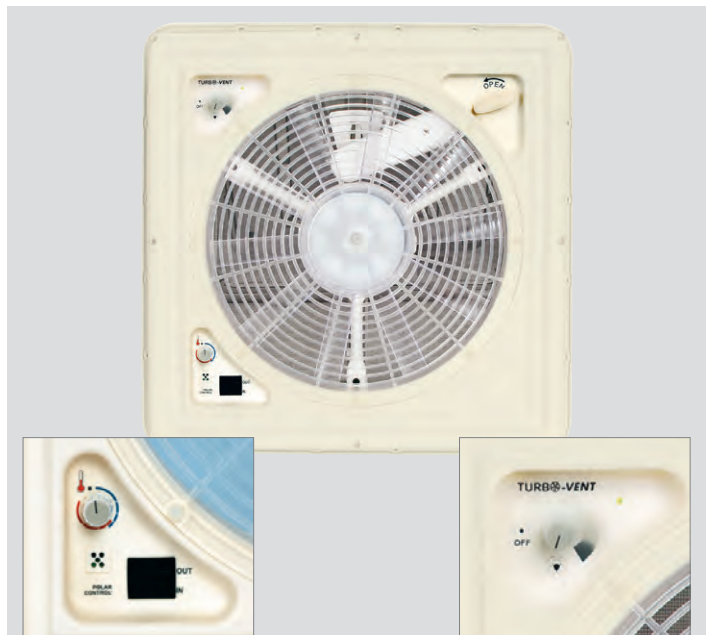

② TurboVent with "Polar Control" thermostat