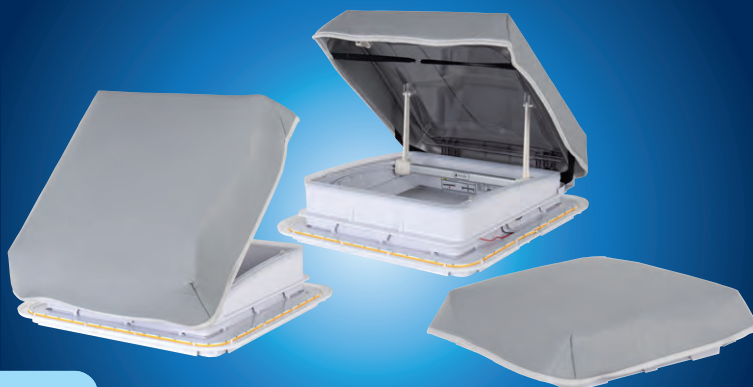

Protective cover 40x40 cm

Perfect fit Protective cover for CARBEST roof hoods:
318020/318021/318027/31888

- Protects against scratches, dirt and hail damage
- High-quality multi-layer insulation ensures pleasant temperatures in the interior
- Prevents the vehicle from heating up in the Summer and insulated in winter
- UV-resistant material 420603 30,90

Supplied without roof hood.