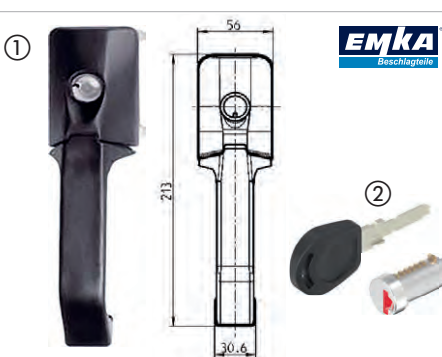

- ① **Outside handle for doors,**
  Material polyamide GF black, w/ bell crank, cap & handle bearing POM, bush GD-Zn galvanized. With seal & spring.
  Dims.: L 213 x W 56 **467397 28,--**
- ② **Matching plug-in cylinder w/ 2 keys**
  Lock 8888 **467395 9,45**
  unterschiedliche Schließung **467396 12,10**