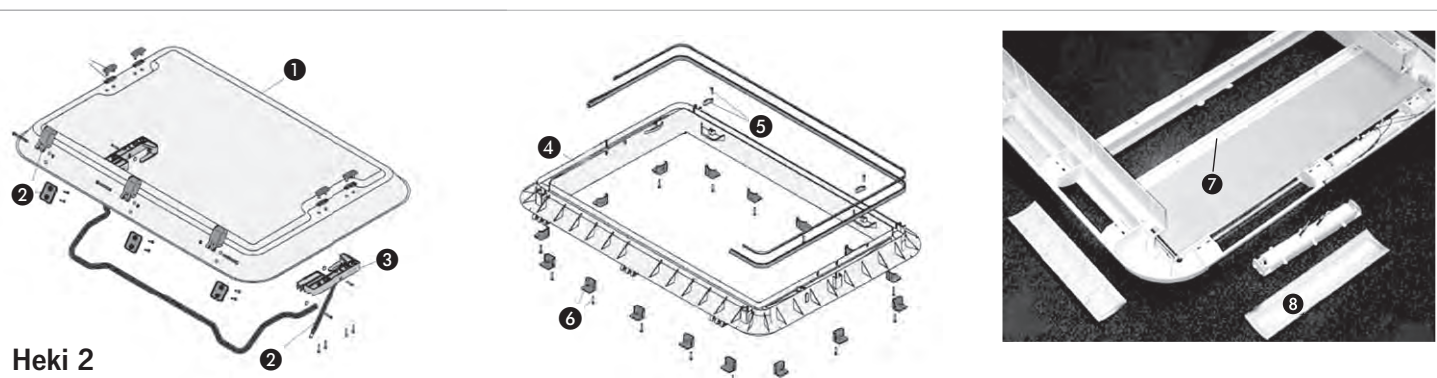

Heki 2

①	Replacement glass without attachments	38076	462,22	⑥	Mounting bracket 25-32 mm gray	E4140	14,90
②	Gas spring	E3186	40,44		Mounting bracket 32-39 mm black	E4410	63,47
③	Gas spring holder left and right	AA0311	51,47		Mounting bracket 46-53 mm blue	E1579	40,44
④	Outer frame cream white	E420	168,46		Mounting bracket 53-60 mm red	E1580	33,69
⑤	Scribe with screws 1 set	E477	13,08	⑦	Blackout blind	E3666	108,62
				⑧	Ventilation grille and cover, for lighting	E2710	40,44