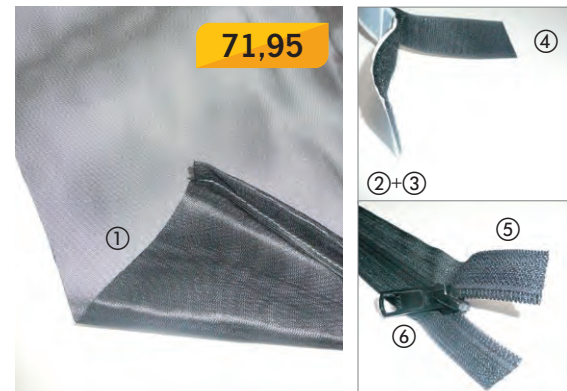

Make mosquito nets yourself

① Mosquito net, close meshed, soft falling. TOP quality for doors and windows, flame retardant. Width 145 cm	④ Adhesive tape 5 m
5 m Black. GP* 9,92/1 m 56019 71,95	Black GP* 2,38/1 m 56324 11,90
10 m black. GP* 8,27/1 m 560241 119,95	Lead tape (not shown), for weighting mosquito nets, hangs securely in doorway.
② Velcro tape (fleece and adhesive tape) heat-resistant, up to 120°C, self-adhesive backing. 20 mm wide, 5 m roll	5 meters GP* 1,39/1 m 560250 6,95
Black GP* 4,38/1 m 56319 21,90	10 Meter GP* 1,10/1 m 560251 11,-
③ Velcro tape (fleece and adhesive tape) self-adhesive, 20 mm wide, 5 m roll.	⑤ Zipper especially for mosquito nets. 32mm wide.
Black GP* 3,38/1 m 56317 16,90	5 meters GP* 1,98/1 m 550560 9,90
White GP* 3,38/1 m 56305 16,90	⑥ Zipper (double slider) for zipper
	55056 55057 1,95

2. BP* = Base price per specified unit