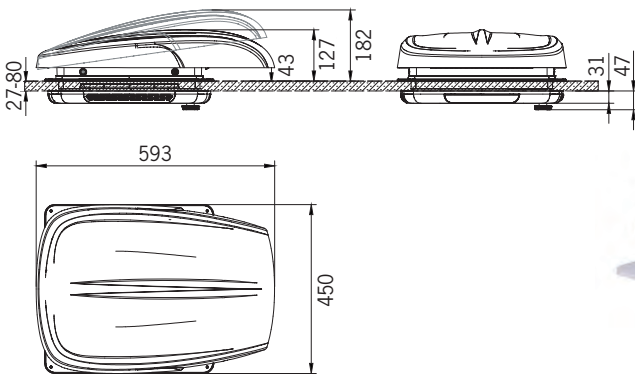

VanVent roof ventilation system, 40x40 cm

- For roof cut-outs of 40x40 cm
- Ventilation (with open external hood)
- Roof fan (with closed external hood)
- Integrated pleated blind
- Metal insect screens
- Impact-resistant and UV-resistant
- Includes remote control with illuminated display and wall bracket
- ECE-approved

The VanVent roof ventilation system ensures a pleasant climate in the vehicle interior. The integrated 12V Fan conveys fresh air into the vehicle when the external hood is open or extracts the internal air when it is switched over. The robust metal insect screen provides reliable protection against flies and mosquitoes in the vehicle.

When the hood is closed, the VanVent turns into a roof ventilator and circulates the air inside.

The special aerodynamic design of the acrylic glass dome prevents the ingress of rainwater. Control the VanVent conveniently using the remote control supplied or via the LED operating display on the inner frame.

Technical data:

max. air flow rate: 3000m³/h
max. power 20W + 4W
Operating voltage: min. 9V - max. 16V
LED lighting, warm white: 3000K
Cutout size: 400x400 mm
For roof thicknesses from: 27-80 mm Weight: 4.5 kg

VanVent smoked glass	318028	379,-
VanVent Black	318029	379,-

Inner frame with LED display, LED lighting, integrated blackout blind and mosquito net. The roof hood can also be opened or closed manually using the rotary knob.

UV RESISTANT

DARKENING

MOSQUITO PROTECTION

12V LEDs

max. 130 km/h

ECE R43