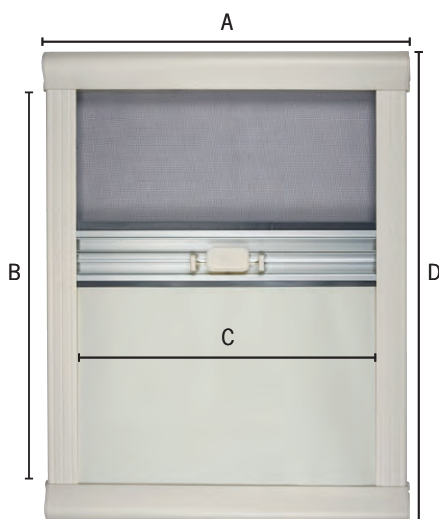

At the height can be shortened individually

The interior window frames with blackout and fly screen roller blinds are the perfect addition to make your motorhome shine again.

The Roller blind system is available in various widths, the height of 650 mm can be individually shortened and thus adapted to the existing requirements in the vehicle. (blackout system not pre-assembled)

Blackout system incl. mosquito net

- Complete system for retrofitting or conversion
- Can be individually shortened in height
- Simple assembly
- Almost complete blackout
- Effective insect protection
- Frame color: Cream white
- Color blackout blind: White
- Mosquito net color: Grey
- Frame material: Plastic

Overall dimension W x H (mm)	A	B	C	D	Item no.	Price
600x650	694	650	600	750	37833	85,90
700x650	794	650	700	750	37834	86,90
800x650	894	650	800	750	37835	90,90
900x650	994	650	900	750	37836	93,90
1000x650	1094	650	1000	750	37837	96,90
1100x650	1194	650	1100	750	37838	104,-
1200x650	1294	650	1200	750	37839	106,-
1250x650	1344	650	1250	750	37840	110,-
1300x650	1394	650	1300	750	37841	113,-
1400x650	1494	650	1400	750	37842	118,-
1450x650	1544	650	1450	750	37843	118,-
1500x650	1594	650	1500	750	37844	122,-