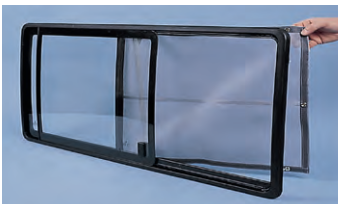

Mosquito net for windows

Suitable for Volkswagen Transporter 4 estate /bus < 2003 for original sliding windows

46134 55,-