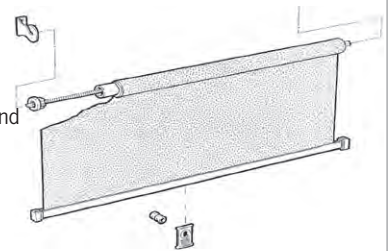

For latching roller blind 2000:

End piece Roller blind	E2712
Preload bushing (pair)	E442

For latching roller blind 2001:

End piece Roller blind	E1521

For cassette roller blind 1302:

Parts set for one-hand operation (locking and additional parts)	
Grey	E3813

For roller frame S3 windows:

Cover caps	
Ø 9 mm, beige, 12 pcs.	E5014
Ø 10.5 mm, beige, 12 pcs.	E5015

For roller frame S4 windows:

Screws incl. cover caps	
Gray, 12 pcs. each.	37224
White, 12 pcs. each.	372241
Beige, 12 pieces each.	372242