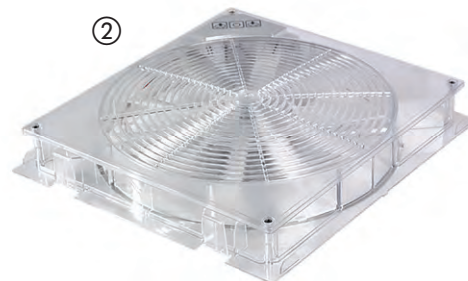

12V

Thule Vents 40 x 40 cm

① **Crank canopy** with blackout blind and mosquito protection. Roof cut-out: 40 x 40 cm, external dims.: W: 45.9 x D: 47.2 cm, weight: 3.2 kg
Color: White **360752** **124,-**
Translucent **360754** **124,-**

② 12 volt fan for retrofitting to the above crank roof hood, 6 speeds, regulation of rotation speed and direction via control panel. Comfort mode: Fan starts at the lowest speed. Boat function; fan switches back to original speed after 5 minutes. Power consumption: 0.17-3 A, max. air flow rate: 20 m³ /min ., weight: 4.5 kg.

360631	209,-