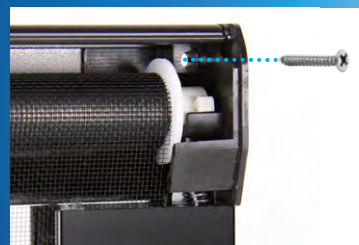

NEW

Fastened using four screws in the inner frame