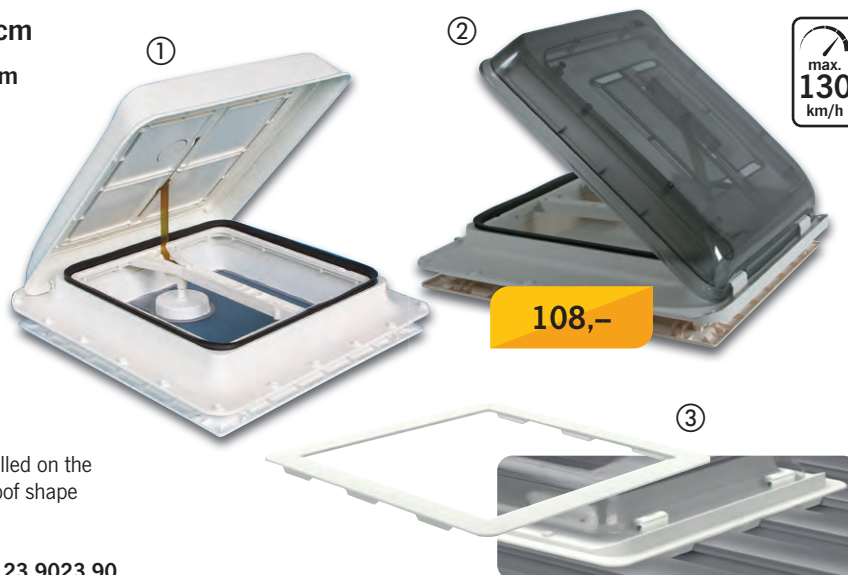

VENT 40 - Aerodynamic roof hoods 40x40 cm

- Vent cranked roof hood for roof cut-out 39 x 39 cm
- With integrated mosquito net
- Aerodynamically shaped outer dome
- High quality, impact-resistant & UV-resistant
- Continuous ventilation
- Reimo recommends installation of front spoilers

Technical data:

Cut-out dims.: 39 x 39 cm, outer dims.: 45.5 x 45.5 cm
Inner frame: 43 x 43 cm, roof thickness: 3 - 4.5 cm
Height above roof 8.5 cm

- ① **White** 360822 83,90
- ② **Crystal** 36190 108,-
- ③ **Kit frame 40 Ducato**

Kit-Frame Ducato enables the VENT 40 roof hood to be installed on the Fiat Ducato vehicle roof. Frame shape specially adapted to roof shape of the Fiat Ducato and can be fitted precisely.

Made from durable ASA material. Weight 0.4 kg.

440470 23,9023,90

Vent 40F Pro roof hood 40 x 40 cm with modern pleated blind

- Aerodynamic shape with large roof overhang
- 2 openers for safe, even opening
- Retractable crank handle - opening w/ just one movement
- Removable mosquito net (easy cleaning)
- Pleated blackout blind - stylish and elegant

Technical data:

Cut-out dims.: 40 x 40 cm, outer dims.: 57 x 53 cm
Height above roof: 9 cm, inner frame: 49 x 49 cm,
Roof thickness: 2.8 - 5.5 cm,

Assembly according to the sandwich principle, no drilling on the roof, inner frame is screwed directly to the outer frame.

Weight: 4.7 kg 360832 261,-

Fresh air for the Vent F Pro roof hood for retrofitting

Effective ventilation with the retrofit kit for the above roof hood

Fan diameter 300mm, power: 36Watt/3Amp

Max. Air flow rate: 35m³/min.

- ① **Kit-Turbo-Vent F Premium**

With user-friendly touch control unit and thermostat

360833 259,-

- ② **Kit-Turbo-Vent F with thermostat** 360834 234,-