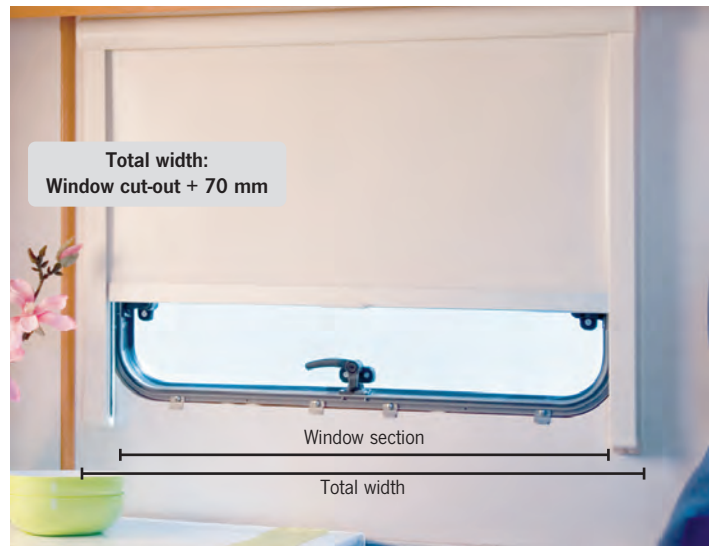

Double cassette roller blind REMiflair I - very flat

The inexpensive combination roller blind. Blackout and flyscreen roller blind, high-quality fittings, w/ excellent insulating properties: Outside: Aluminum-coated sun protection film w/ almost complete blackout. Effective insect protection, both roller blinds are guided from above. Ideal for worktops and seating areas. Roller blind is only 3.5 cm thick. Color: cassette cream white, sun protection film: cream white or grey inside; silver-coated outside, effectively reflects sunlight. Insect screen gauze: White.

Window cut-out (WxH in mm)	External frame (WxH in mm)	Light gray: Silver	Price	Cream white: Silver	Price
700 x 550	770 x 655	-	-	370506	104,-
800 x 550	870 x 655	-	-	370516	92,90
900 x 550	970 x 655	-	-	370526	99,90
1000 x 600	1070 x 705	-	-	370536	119,-
1100 x 600	1170 x 705	-	-	370546	131,-
1450 x 700	1520 x 805	37055	147,-	-	-