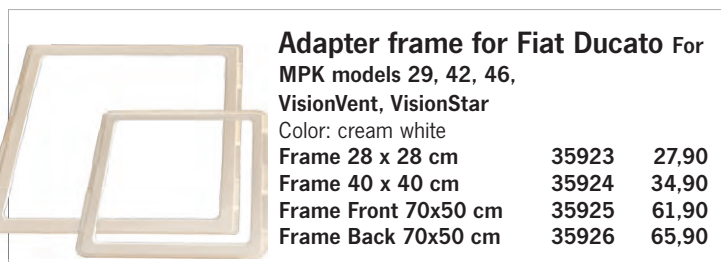

Adapter frame for Fiat Ducato For MPK models 29, 42, 46, VisionVent, VisionStar

Color: cream white

Frame 28 x 28 cm	35923	27,90
Frame 40 x 40 cm	35924	34,90
Frame Front 70x50 cm	35925	61,90
Frame Back 70x50 cm	35926	65,90