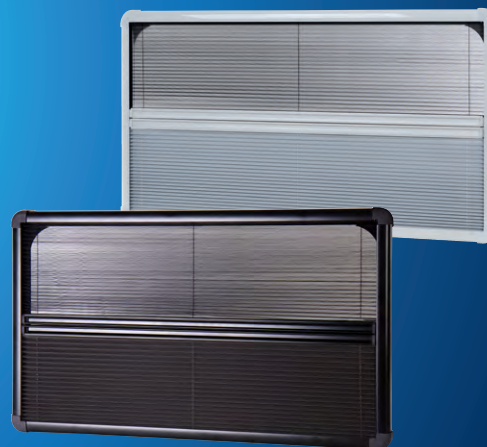

OPTIONAL
Blackout system w/ privacy & mosquito protection blind w/ magnetic closure. NEW: With matt black frame and black pleated blinds in a very high-quality look.

Window frames with specially integrated struts offer decisive advantages:

- Lower thermal conductivity
- Reduction of moisture condensation
- Reduces energy losses
- Has noise-reducing effect

Acrylic glass hinged window RW Compact

ACRYLIC GLASS	DOUBLE GLAZED	LIGHT THROUGH TRANSMISSION: 10%	DISK TO INSIDE CURVED	UV RESISTANT	WITH VENTILATION-POSITION
STAINLESS STEEL DISPLAY (STEPLESS)	MATERIAL FRAME: ALUMINIUM	FOR WALL THICKNESS FROM 30-40 mm	INCL. MOUNTING FRAME	CORNER RADIUS WINDOW-FRAME: 75mm	ECE R43

RW Compact blackout system

OPTIONALLY AVAILABLE	DARKENING PLISSEE	MOSKITO-PROTECTION PLISSEE	MATERIAL FRAME: ALUMINIUM

Detail W x H (mm)	Outer dim. W x H (mm)	Viewing approx. W x H (mm)	Max. Opening	(kg)	Item no.	Price
350x500	378x528	290x430	73°	2,2	31890	179,-
500x300	528x328	440x260	77°	2,1	318910	179,-
500x350	528x378	440x290	38°	2,2	31901	188,-
500x450	528x478	440x390	65°	2,8	31892	215,83
600x450	628x478	540x390	68°	3,4	31899	212,-
700x300	728x328	640x240	77°	2,9	318913	213,-
700 x 400	728x428	640x340	52°	3,5	31900	218,-
700 x 450	728x478	640x390	68°	3,6	31902	249,-
800 x 450	828x478	740x390	66°	4,2	31894	285,-
900 x 450	928x478	840x390	70°	4,7	31895	289,-
900 x 500	928x528	840x440	70°	5,0	31896	294,-
1000x500	1028x528	940x440	72°	5,4	31897	306,-

Outer dim. W x H (mm)	Item no.	Price	Item no.	Price
377x544	318901	77,90	318902	94,-
527x344	318911	78,90	318912	92,90
527x394	319011	78,90	319012	91,90
527x494	318921	89,90	318922	97,90
627x494	318991	91,-	318992	108,-
727x344	318931	89,90	318932	106,-
727x444	319001	95,90	319002	112,-
727x494	319021	118,-	319022	99,90
827x494	318941	102,-	318942	122,-
927x494	318951	106,-	318952	125,-
927x544	318961	109,-	318962	129,-
1027x544	318971	109,-	318972	135,-