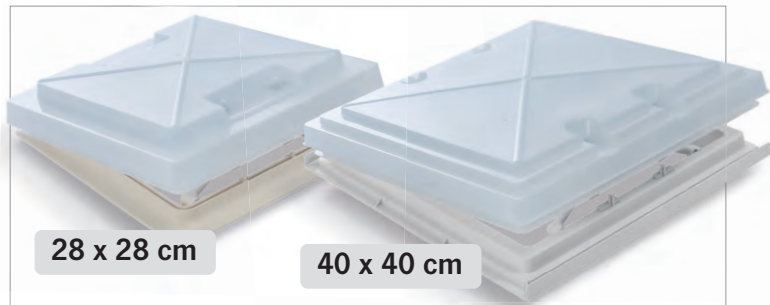

28 x 28 cm

40 x 40 cm

Foldable Mosquito net frame