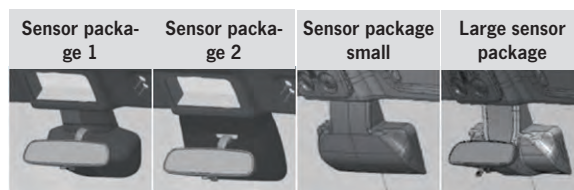

Sensor packages Fiat Ducato, Peugeot Boxer, Citroën Jumper

For Fiat Ducato, Peugeot Boxer, Citroën Jumper

Model	YOC.	Left/right-handlebars	Sensor packages					Windshield	Price	Side window left + right	Price
			Without Sensors	Sensor-package 1	Sensor-package 2	Sensor-package small	Sensor-package large				
Ducato X250/Boxer/Jumper	2006-2011	✓ / ✓	✓	–	–	–	–	37414	372,-	374141	441,-
Ducato X250/Boxer/Jumper	09/2011-2014	✓ / ✓	✓	–	–	–	–	374142	371,-	374143	417,-
Ducato X290/Boxer/Jumper	> 2014	✓ / ✓	–	✓	–	–	–	374146	436,-		
Ducato X290/Boxer/Jumper	> 2019	✓ / ✓	✓	–	–	–	–	374144	408,-	374144	408,-
			–	–	✓	–	–	37464	437,-		
Ducato X290/Opel Movano	> 2024	✓ / ✓	✓	–	–	–	–	37480	372,-	37483	467,-
			–	–	–	✓	–	37481	395,-		
			–	–	–	–	✓	37482	446,-		

Adapter for sun visor Fiat Ducato / Peugeot Boxer / Citroën Jumper > 2006

Zusatzblende für noch bessere Abdunkelung am Armaturenbrett bei Fiat Ducato / Peugeot Boxer / Citroën Jumper > 2006

374213 34,-
374212 156,-

For Ford Transit

Model	YOC.	Left/right-handlebars	Viewing packages					Windshield	Price	Side window left + right	Price	
			Without Sensors	Without viewpoint.	sight package 2	sight package 3	Light rain sensor					
Ford Transit Custom V362	2012-2017	✓ / –	–	✓	–	–	–	374180	487,-	374184	450,-	
			–	–	✓	–	–	374187	540,-			
			–	–	–	✓	–	374188	575,-			
Ford Transit Custom V362	> 2018	✓ / ✓	–	✓	–	–	–	374140	507,-	374148	480,-	
			–	–	✓	–	–	374149	575,-			
			–	–	–	✓	–	374149	575,-			
Ford Transit V363	2014-2019	✓ / –	✓	–	–	–	–	374183	482,-	374189	443,-	
Ford Transit V363	> 2019	✓ / ✓	–	–	–	–	–	✓	374151	569,-	374154	479,-
			✓	–	–	–	–	–	374152	529,-		

For Renault Master / Opel Movano / Nissan Interstar

Model	YOC.	Left/right-handlebars	Packages			Windshield	Price	Side window left + right	Price
			Without Sensors	With rain sensor	With assistance systems				
Renault Master Opel Movano Nissan Interstar	> 04/2011-08/2019	✓ / ✓	✓	–	–	37424	405,99	374241	495,-
			–	✓	–	374240	449,-		
Renault Master Opel Movano	> 2019 (Opel Movano until 2021)	✓ / –	✓	–	–	374195	450,-	374196	504,-
			–	✓	–	374196	504,-		
			–	–	✓	374197	540,-