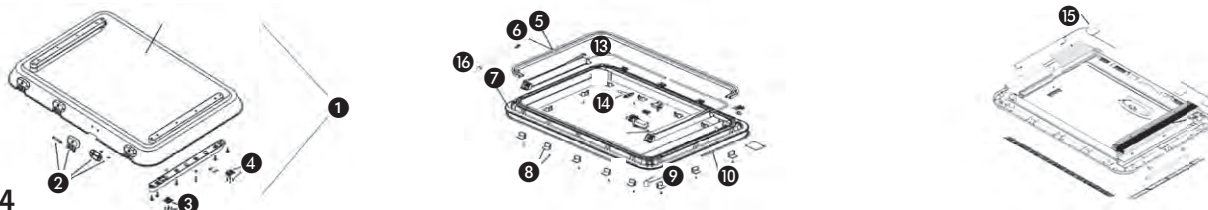

Heki 4

①	Replacement glass with attachments	380791	785,82	⑨	Rain sensor	E3443	63,90
②	Hinge 03-04	AA0400	10,70	⑩	Wall seal 5 m	39821	33,69
③	Retaining profile with mounting parts	E1578	33,69	⑬	Drive shaft pair	E5042	60,84
④	Inlet wedge with mounting parts	E1577	26,17	⑭	Emergency crank	E462	10,70
⑤	Seal for Heki without forced ventilation 5m	E422	58,82	⑮	Electrical control	E4223	100,59
⑥	Seal for Heki with forced ventilation 5 m	E423	20,21		Electronics 03-04	SA435	159,24
⑦	Outer frame cream white	E4411	182,42	⑯	Spring motor	183	11,02
⑧	Mounting bracket 25-32 mm gray	E4140	14,90				
	Mounting bracket 46-53 mm blue	E1579	40,44				
	Mounting bracket 53-60 mm red	E1580	33,69