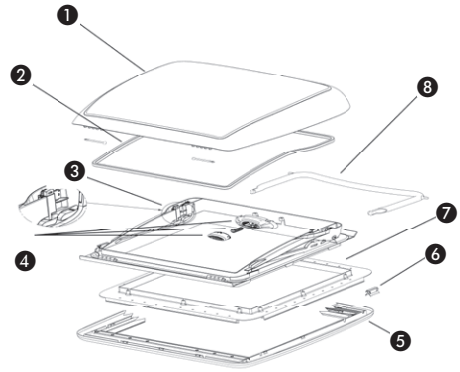

Mini Heki

①	Replacement glass without seal and hinge pin	380891	110,99
②	Seal 1.65m	38063	17,76
③	Slider for safety catch	E5022	10,70
④	Push-button Cream white	E408	10,70
⑤	Inner frame with roller blinds Cream white	E5020	74,47
⑥	Spring clip 12 pieces	E5023	6,25
⑦	Mounting frame cream white, roof thickness: 25-42mm	E5021	40,44
	Mounting frame cream white, roof thickness: 43-60mm	E1723	40,44
⑧	Bracket with mounting parts	E1797	22,66

Midi Heki

①	Replacement glass without attachments	E10900	244,33	⑪	Ventilation grille	A1072010	33,09
	Replacement glass for bracket version w/ att.	E10900	244,33	⑫	IR crank handle cover compl. with attachments	E7014	40,44
	Replacement glass f. Crank/electric version + att.	E10900	244,33	⑬	IR Electro cover compl. with attachments	E4998	49,03
②	Hinge with mounting parts	E5024	60,06	⑭	Outer frame without attachments	E5027	84,-
③	Functional plate for bracket version w/ mounting parts	E5025	36,75	⑰	Spring left right	E5030	9,49
④	Function plate crank handle - electric version	E5026	36,75	⑱	Seal (only without forced ventilation) 2.3 m	E4021	26,95
⑤	Spring	E1753	9,49	⑳	Gearbox crank drive complete	SA166	40,44
⑥	Bracket with mounting parts	E1752	36,75		Complete electric drive gearbox	E3056	54,91
⑦	Inner frame without attachments	E5035	186,49		Adjustment lever with attachments (left/right)	SA549	23,26
⑧	Cover for inner frame	E5036	25,72		Flex shaft cpl. with tube, glides, clamping brackets	AA0523	51,47
⑨	Spring clip 12 pieces	E5023	6,25		Outer frame cpl. Crank drive	E5033	248,30
					Outer frame cpl. Electric drive	E5034	399,-