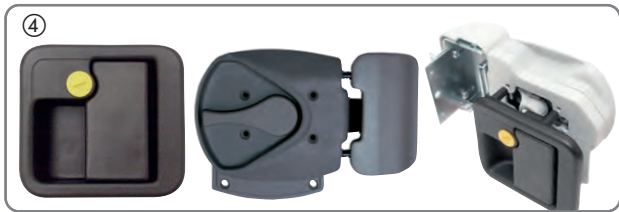

① **Caravan door lock w/ internal locking system**
Black, w/ rubber seal. Dims.: outside H107 x W 107 mm, inside H56 x W120 mm. Required cut-out dim.: Ø 94 mm, door thickness from 32 - 40 mm. For HSC cylinder + FF system ZWO

52439 22,95

② **Compensation plate for caravan lock**
for small wall thicknesses, app. 11 mm thick

52479 4,20

③ **Interior pull handle for caravan lock**
Facilitates closing door from the inside

52478 3,40

④ **Motorhome door lock M1 w/ inside lock**
Black exterior / light gray interior. External dim.: H 121 x W 130 mm, Inside dim.: H 151 x W 143 mm. Required cutout dimension: H 105 x W 100 mm. Door thickness 32 - 40 mm. For HSC cylinders

52477 139,-

⑤ **Flap closure**
for HSC cylinders, Mounting Ø 20 mm

52441 9,95

⑥ **Toggle lock for HSC cylinder.**
White, transom straight
Light gray (RAL 7035), cranked bolt

524466 15,60

A3311390 27,55

⑦ **Stowage flap lock w/ inner part.**
For HSC cylinder, white

524346 39,95

⑧ **Cover for filler neck for HSC cylinder**
Blue 652242L 652242 16,90
White 65224L 65224 14,90
Black 652241L 652241 15,90

⑨ **Twist lock Olive S 78 mm**
for HSC cylinder, black

524461 17,90

⑩ **Opera flap lock for HSC cylinders,**
w/ adjustable clamp locking for large case flaps w/ wall thicknesses of 25 - 45 mm. W 120 mm, H 112 mm, D 50 mm (w/o bracket), weight app. 270 g. Black

53345 26,70