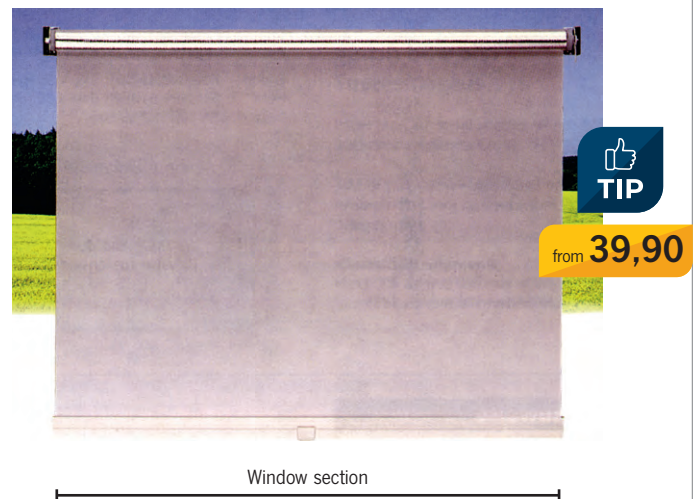

REMIsun spring roller blind - effective darkening

The spring roller blind - functional & cost-effective. Fits all window types. Effective sun protection and darkening. Can be used individually, as the height can be adapted to specific requirements.

Window cut-out (WxH in mm)	Gray-white Silver	Price	Cream white Silver	Price
For side windows				
770 x 600	37102	46,90	371026	45,90
870 x 600	37103	49,90	371036	49,90
970 x 600	37104	52,90	371046	52,90
1020 x 600	37105	53,90	371056	53,90
1120 x 600	37106	54,90	371066	54,90
1270 x 600	37107	58,90	371076	58,90
1420 x 700	37109	62,90	371096	62,90
1620 x 700	-		371116	75,90
For roof hoods				
620 x 600	37101	41,90	371016	39,90