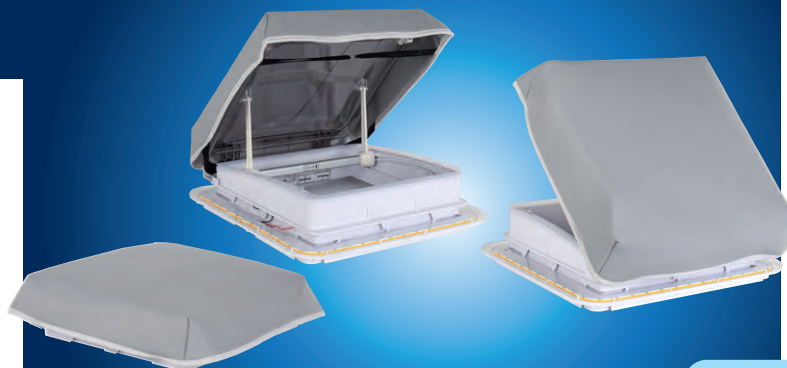

Roof hoods 45x40 cm

① 45x40 cm

COMPLETE GLAZ

② 45x40 cm

WHITE DESIGN FRAME

Model	①		②	
Cut-out dimension (mm)	450x400	450x400	450x400	450x400
Overall dimension (mm)	577x577	577x577	577x577	577x577
Installation height (mm)	98	98	98	98
Roof thickness (mm)	25-60	25-60	25-60	25-60
Opening angle	60°	60°	60°	60°
Pleated blinds	✓	✓	✓	✓
Mosquito protection	✓	✓	✓	✓
LED lighting	✓	✓	✓	✓
Forced ventilation / ventilation opening	—	182mm²	—	182mm²
12V fan	—	—	—	—
Hood	Grey tinted	Grey tinted	Grey tinted	Grey tinted
Glazing	Double	Double	Double	Double
UV protection	✓	✓	✓	✓
Weight (kg)	5,5	5,5	5,8	5,8
Item no.	31851	318510	31877	318770
Price	369,-	355,-	412,-	423,-

Roof hoods 70x50 cm

① 70x50 cm

COMPLETE GLAZ

② 70x50 cm

WHITE DESIGN FRAME

Model	①		②	
Cut-out dimension (mm)	700x500	700x500	700x500	700x500
Overall dimension (mm)	833x633	833x633	818x617	818x617
Installation height (mm)	98	98	98	98
Roof thickness (mm)	25-60	25-60	25-60	25-60
Opening angle	60°	60°	60°	60°
Pleated blinds	✓	✓	✓	✓
Mosquito protection	✓	✓	✓	✓
LED lighting	✓	✓	✓	✓
Forced ventilation / ventilation opening	—	300mm²	—	300mm²
12V fan	—	—	—	—
Hood	Grey tinted	Grey tinted	Grey tinted	Grey tinted
Glazing	Double	Double	Double	Double
UV protection	✓	✓	✓	✓
Weight (kg)	8,0	8,0	8,3	8,3
Item no.	31854	318540	31878	318780
Price	467,-	479,-	491,-	497,-

When fitting a roof hood, we also recommend fitting a front spoiler. Recommended maximum vehicle speed: 130 km/h.

Protective cover 70x50 cm

Custom-fit protective cover for CARBEST roof hoods: 31878/318780/31854/318540

- Protects against scratches, dirt and hail damage
- High-quality multi-layer insulation ensures pleasant temperatures in the interior
- Prevents the vehicle from heating up in the Summer and insulated in winter
- UV-resistant material

420601 44,90

Supplied without roof hood.