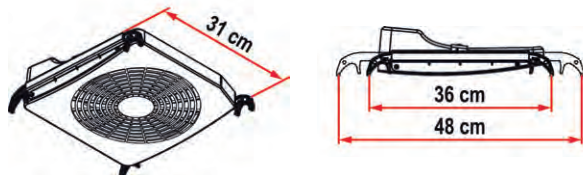

Dometic Midi Heki