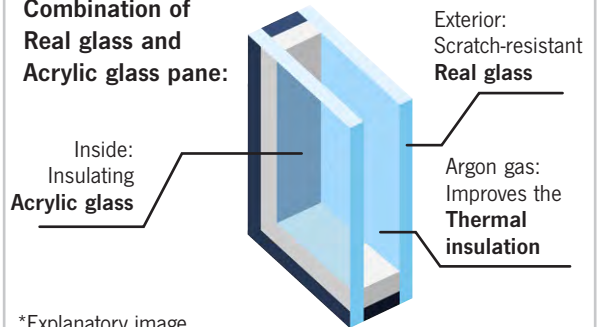

*Explanatory image

Acrylic safety glass hinged window RW Fusion

ACRYLIC GLASS	SAFETY GLASS	DOUBLE GLAZED	LIGHTTHROUGH-TRANSMISSION: 30%	DISK TO INSIDE CURVED	UV RESISTANT	WITH VENTILATION-POSITION
STEEL LEVERS (STEPLESS)	MATERIAL FRAME: ALUMINIUM	FOR WALL-THICKNESS FROM 30-40 MM	INCL. MOUNTING FRAME	CORNER RADIUS WINDOW-FRAME: 75 mm	ECE R43	

Matching blackout system

OPTIONALLY AVAILABLE	DARKENING PLISSEE	MOSKITO-PROTECTION PLISSEE	MATERIAL FRAME: ALUMINIUM

Detail W x H (mm)	Outer dim. W x H (mm)	Viewing approx. W x H (mm)	Max. Opening	(kg)	Item no.	Price
350x500	378x528	290x430	60°	3,0	318019	244,-
500x300	528x328	440x260	68°	2,9	318030	238,-
500x450	528x478	440x390	55°	4,5	318031	277,-
700x300	728x328	640x240	68°	4,0	318032	277,-
800 x 450	828x478	740x390	50°	6,1	318033	345,-
900 x 450	928x478	840x390	50°	6,9	318034	359,-

Outer dim. W x H (mm)	Item no.	Price	Item no.	Price
377x544	318901	77,90	318902	94,-
527x344	318911	78,90	318912	92,90
527x494	318921	89,90	318922	97,90
727x344	318931	89,90	318932	106,-
827x494	318941	102,-	318942	122,-
927x494	318951	106,-	318952	125,-