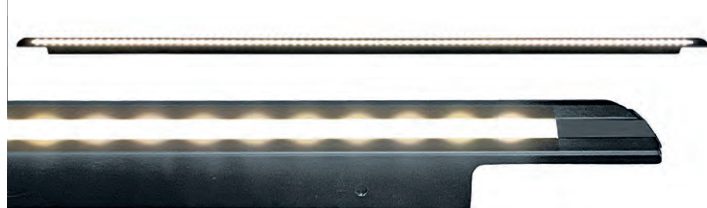

Rain gutter w/ integrated lighting

For Fiat Ducato & similar, Renault Master, Opel Mavano, Nissan NV300. 12 V, 7 W, 450 lumen, light color warm white 4000 K, beam angle 130°. Material: Aluminum, Black. Lamp provides a pleasant light in front of the vehicle and at the same time drains rainwater. Mounting takes place under the upper column of the sliding door.

Fiat Ducato	834511	117,-
Mercedes-Benz Sprinter from 2018	834512	117,-