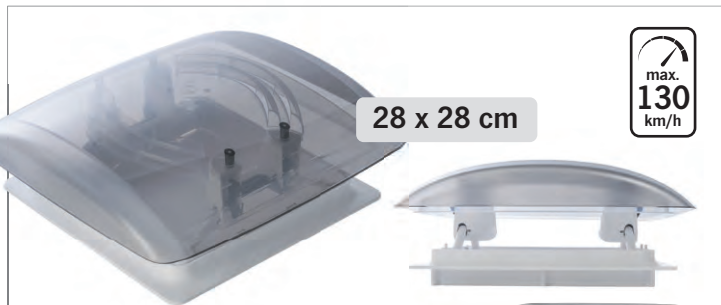

28 x 28 cm

VisionVent S eco - 28 x 28 cm

- Rain protection due to large overhang
- Double glazed - good insulation
- Aerodynamic shape, low height
- Less draughts despite continuous ventilation
- Folding insect screen frame

Technical data Telescopic display unit w/ locking mechanism, can be set up on four sides. Cut-out dims. 280 x 280 mm, external dims. of the hood 380 x 395 mm, internal frame dims.: 315x315x8 mm, roof thickness 24 - 46 mm, continuous ventilation up to 75cm², height above roof 80 mm.

VisionVent S eco roof hood incl. inner frame

Frame color cream white	35913	69,95
Frame color grey	35912	69,90
Frame color beige	35911	69,90

Replacement hoods		Replacement mosquito net frame			
cream white	35910	56,90	Cream white	360231	11,90
grey	35909	56,90	Grey	36024	11,90
Beige	35908	56,90	Beige	36023	11,90