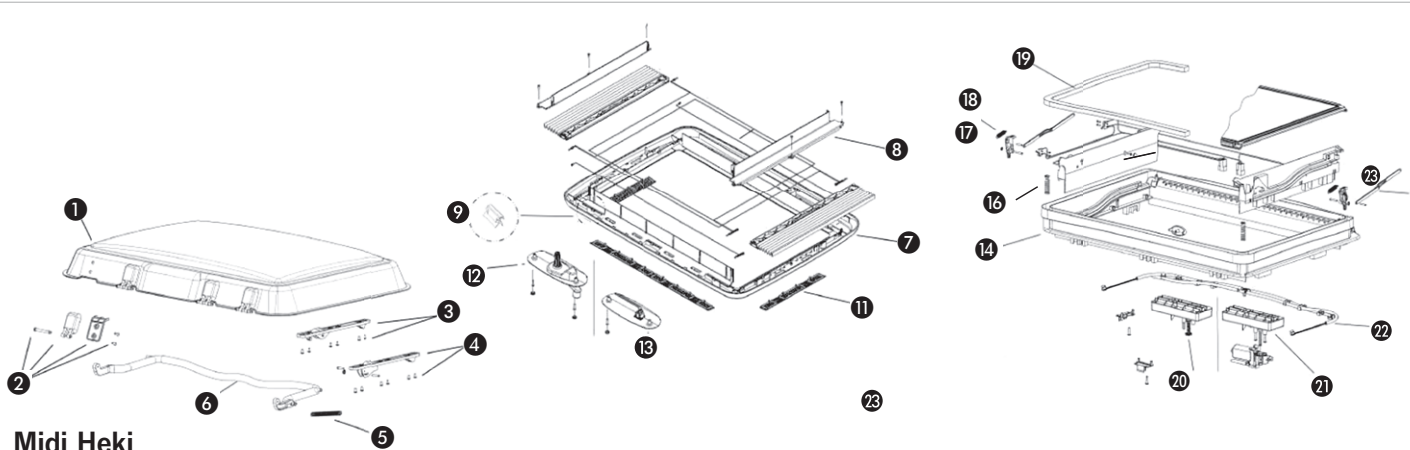

Mini Heki

①	Replacement glass without seal and hinge pin	380891	110,99
②	Seal 1.65m	38063	17,76
③	Slider for safety catch	E5022	10,70
④	Push-button Cream white	E408	10,70
⑤	Inner frame with roller blinds Cream white	E5020	74,47
⑥	Spring clip 12 pieces	E5023	6,25
⑦	Mounting frame cream white, roof thickness: 25-42mm	E5021	40,44
	Mounting frame cream white, roof thickness: 43-60mm	E1723	40,44
⑧	Bracket with mounting parts	E1797	22,66

Midi Heki

①	Replacement glass without attachments	E10900	244,33	⑪	Ventilation grille	A1072010	33,09
	Replacement glass for bracket version w/ att.	E10900	244,33	⑫	IR crank handle cover compl. with attachments	E7014	40,44
	Replacement glass f. Crank/electric version + att.	E10900	244,33	⑬	IR Electro cover compl. with attachments	E4998	49,03
②	Hinge with mounting parts	E5024	60,06	⑭	Outer frame without attachments	E5027	84,-
③	Functional plate for bracket version w/ mounting parts	E5025	36,75	⑰	Spring left right	E5030	9,49
④	Function plate crank handle - electric version	E5026	36,75	⑱	Seal (only without forced ventilation) 2.3 m	E4021	26,95
⑤	Spring	E1753	9,49	⑳	Gearbox crank drive complete	SA166	40,44
⑥	Bracket with mounting parts	E1752	36,75		Complete electric drive gearbox	E3056	54,91
⑦	Inner frame without attachments	E5035	186,49		Adjustment lever with attachments (left/right)	SA549	23,26
⑧	Cover for inner frame	E5036	25,72		Flex shaft cpl. with tube, glides, clamping brackets	AA0523	51,47
⑨	Spring clip 12 pieces	E5023	6,25		Outer frame cpl. Crank drive	E5033	248,30
					Outer frame cpl. Electric drive	E5034	399,-