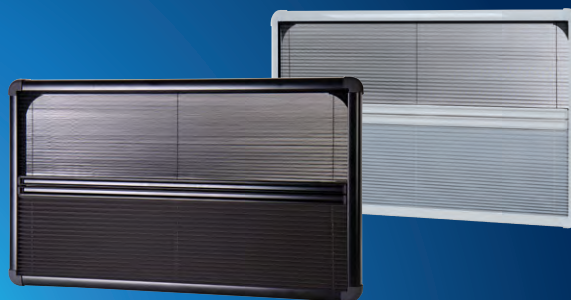

OPTIONAL

Blackout system with privacy and mosquito screen pleated blind with magnetic closure.
NEW: With matt black frame and black pleated blinds in a very high-quality look.

Tinted acrylic glass sliding windows RW Style Slide

ACRYLIC GLASS
DOUBLE GLAZED
LIGHTTHROUGH-TRANSMISSION: 10%
UV RESISTANT
LEFT AND RIGHT MOUNTABLE
MATERIAL FRAME: ALUMINIUM
FOR WALL-THICKNESS FROM 30-45 mm
ECE R43

Detail W x H (mm)	Outer dim. W x H (mm)	Viewing approx. W x H (mm)	Window opening W x H (mm)	Weight (kg)	Item no.	Price
500x450	527x477	330x330	120x373	2,7	318022	229,-
700x300	727x327	520x180	220x223	2,6	318023	265,-
700x400	727x427	520x280	220x323	4,0	318024	279,-
900x450	927x477	720x330	320x373	4,8	318025	347,-
1000x500	1027x527	820x380	370x423	5,9	318026	374,-

RW Style Slide blackout system

OPTIONALLY AVAILABLE
DARKENING PLISSEE
MOSKITO-PROTECTION PLISSEE
MATERIAL FRAME: ALUMINIUM

Outer dim. W x H (mm)	Item no.	Price	Item no.	Price
528x478	3180010	79,90	3180012	93,90
728x328	31800130	83,90	31800132	99,-
728x428	3180020	87,90	3180022	104,-
928x478	3180030	109,-	3180032	114,-
1028x528	31800170	109,-	31800172	124,-