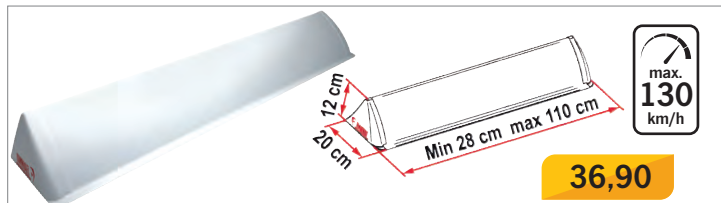

NiteAir 50x50 cm, color grey	390011	105,-
NiteAir 70x50 cm, color grey	390012	109,-

Aerodynamic front spoiler

- Individually shortenable, length from min. 28 cm to max. 110 cm
- Reduces vibrations and noise
- For roof hoods & solar modules up to 90 cm
- Dims.: 110 x 20 x 12 cm can be cut to size
- Easy installation with Sika Flex 252i