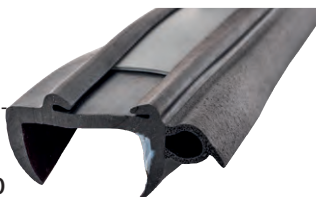

Rubber sealing profile for curtain-type windows

- Self-adhesive

For wall thicknesses of 28-32 mm. Self-adhesive for quick and easy installation. Color: Black.

(filler profile not incl. in scope of delivery)

4 m GP* 14,97/ 1 m 322704 59,90

40 m GP* 13,97/ 1 m 3227040 559,-

Window cover profiles light gray Perfect transition to the interior or cladding. The profile is cut to the depth of the respective wall thickness, glued or fastened with cap screws (not included).

① Internal profile bar 2 m	38000	17,90
② Rundbogen Radius 80°	38004	4,90
③ Rundbogen Radius 60°	38003	4,90