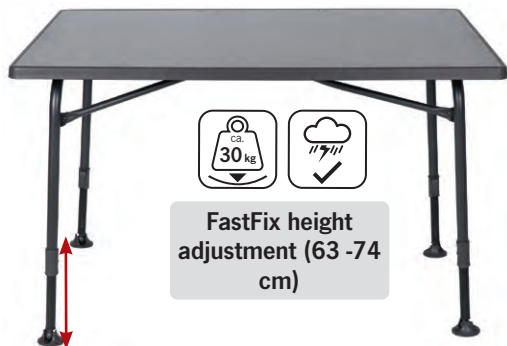

The edgeless table top made of weatherproof plastic with ABS edging makes the table very light without compromising on stability.

Table top: 100 x 68 cm. Material Table top: plastic, grey/anthracite, frame: aluminum, anthracite, pack size: 100 x 68 x 6 cm.

Weight: 6,5kg. 926829 129,95

80 x 60 cm

100 x 68 cm

115 x 70 cm

120 x 80 cm

FastFix height adjustment (63 - 74 cm)

Aircolite blackline 80, 100, 115 and 120

- Aluminum frame with adjustable feet
- Weatherproof table top
- Height adjustable: 63-74 cm