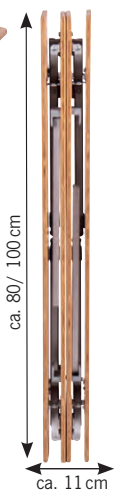

Table top material: bamboo, frame: silver aluminum

80 x 60 cm

100 x 65 cm

secure stabilization of the table top

Level control

Model	Dimensions in cm	Pack size in cm	Weight	Item no.	Price
Holiday Travel Bamboo 80	80 x 60 x H 42/65	80 x 11 x 18	5,5 kg	910573	99,-
Holiday Travel Bamboo 100	100 x 65 x H 42/65	100 x 11 x 18	6,5 kg	9105491	119,-