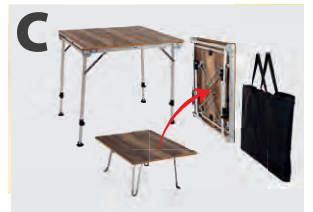

Loke -

3-in-1 camping table for 2-8 people

- Extendable from 80 cm to 140 cm
- Extension top can be used as a side table
- Infinitely height-adjustable (59-72 cm)
- Low weight
- Small pack size
- Packing bag included

Whether for couples, small families, large families or guests for dinner - this table is suitable for all situations, as it can be extended from 80 cm (option 1) to 140 cm (option 2) in no time at all.

The extension leaf also has legs and can be used as a small side table (option 3).

Frame material: silver aluminum,

Top material: PP honeycomb/fiberglass/resin. Table top in elegant wood design.

Dim.: W 80/140 x D 70 x H 59 - 72 cm, side table dim.: W 70 x D 60 x H 32 cm Load capacity: 50 kg, weight app. 8 kg.

910580

229,-