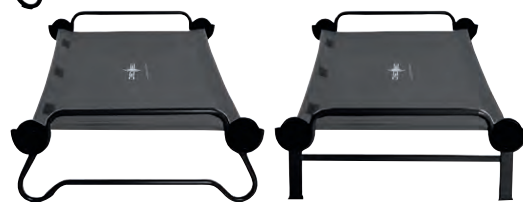

⑥ Kid-O-Bunk - Bunk bed

- Space-saving bunk bed or 2 practical single beds
- With practical side pocket

	Designation	Color	Organizer included	Sleep area LxW cm	Load capacity per lying surface	Weight	Outer dims. LxWxH cm	Height lower bed cm	Carrying bag LxWxH cm	Art. No.	Price
①	Disc-O-Bed ONE L - single bed. The camping bed standard	Black	no	201x66	150 kg	12 kg	208x78x53	42	79x27x14,5	910492	129,90
①	Disc-O-Bed ONE XL - single bed. The camping bed standard	Black	no	210x85	150 kg	14 kg	217x97x53	42	99x39x11	910493	149,-
②	Disc-O-Bed Single L, single bed	Black	no	201x70	227 kg	14 kg	208x82x51	39	84x36x15	910489	169,90
⑤	Disc-O-Bed XLT, single bed	Anthracite	yes	201x88	227 kg	14 kg	208x100x52	41	100x52x11	910488	249,90
⑥	Kid-O-Bunk, 2-person bed set	Green	yes	156,5x70	91 kg	16,5 kg	164x82,5x82	24	82,5x38x9	910455	299,90
⑦	Disc-O-Bed L, 2-piece bed set	Anthracite	yes	201x70	227 kg	27kg	208x82,5x92,5	29	82,5x38x14	910453	399,90
⑦	Disc-O-Bed XL, 2-piece bed set	Anthracite	yes	201x88	227 kg	28kg	208x100x92,5	29	100x39x11	910454	429,-

All items without decoration

Innovative bunk camping beds

comfortable - space-saving - mobile - variable

399,90

Mattress base L: 201 x 70 cm

Lying surface XL: 201 x 88 cm

⑦ Disc-O-Bed L & XL - Bunk beds

- Space-saving bunk bed, 2 practical single beds or comfortable bench seat with backrest
- With practical side pockets
- Load capacity up to 227 kg per single bed
- Height of lower bed 29 cm - height of upper bed 81 cm

429,-

Practical Accessories for your Disc-O-Bed

Sheet L/XL

- Easy to install; protects the mat
- Hygienic and washable at 60°C
- Available in 2 sizes to fit all Disc-O-Bed systems, except Kid-O-Bunk

Easy to attach to the bed frame using press studs to prevent slipping. Sheets are comfortable, hygienic & easy to clean. Material: 50% cotton, 50% polyester. color grey