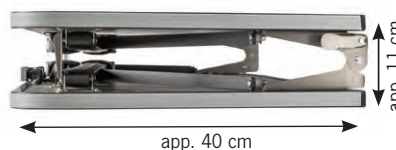

ELÛTOP COMPACK 80

- Table top: Ultralight construction, weather-proof & heat-resistant - Greywood design
- Frame: Aluminum with exclusive folding mechanism of the table legs
- Table legs: Black anodized aluminium ø 28/25 mm, with precise height adjustment

High-quality outdoor table with an ultra-light, foldable table top and a practical height adjustment option. Whether camping, hiking or picnicking, this table makes your activities even more comfortable and convenient. The robust and durable design guarantees longevity, while the folding function allows for easy storage and transportation.

Table top: 80 x 80 cm height 43.5-70.5 cm
Pack size: 80 x 40 x 11 cm, weight: 6.7 kg

910582 169,90