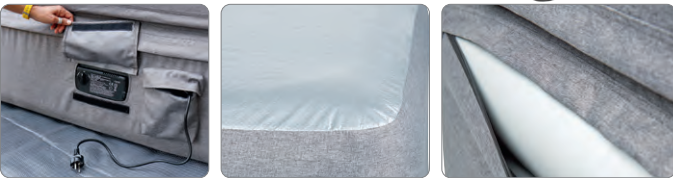

230V pump integrated in the sofa

229,-

② Sofa for 2 people

- With integrated 230V pump

Tarpaulin floor, seat height 40 cm, dims.: W 167 x H 73 x D 85 cm, pack size: 43 x 20 x 43 cm, load capacity 200 kg, weight: 9 kg.

920431 229,-