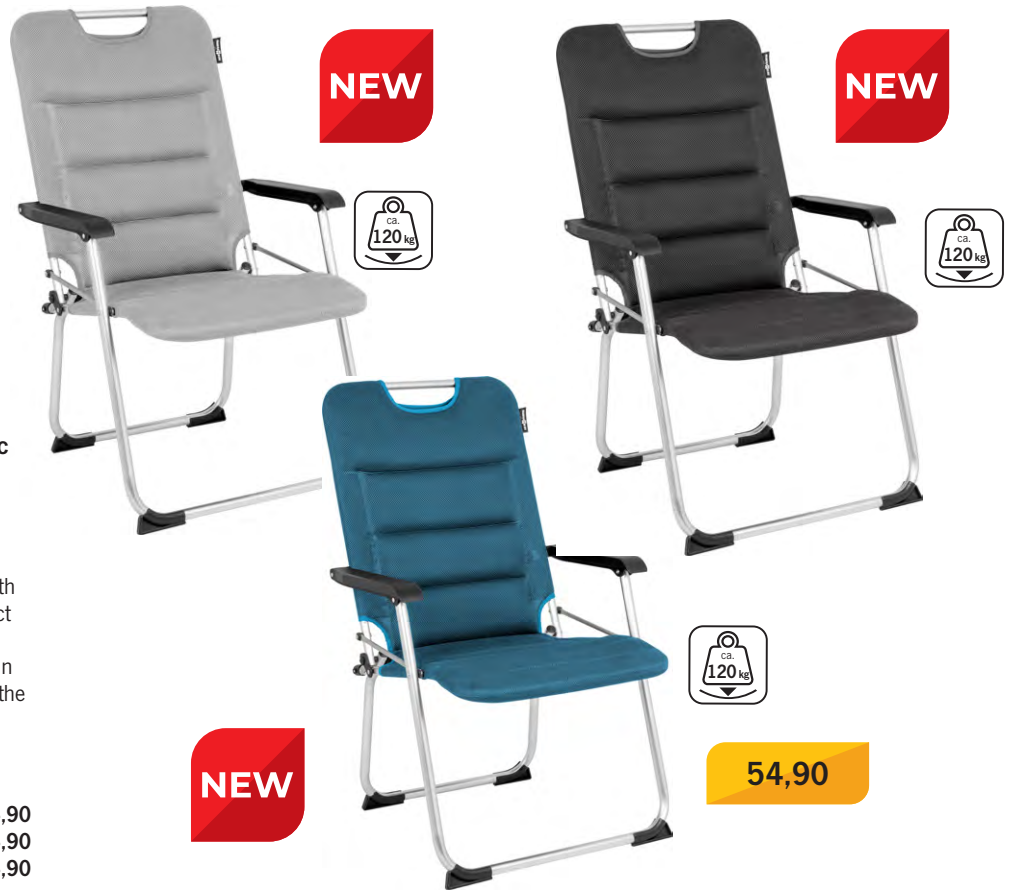

Sangria - the lightweight

- W/ comfy 3Durafeel upholstery fabric
- Very light, only 2.8 kg
- Aluminum frame

Ultra-compact and lightweight outdoor chair. With its foldable, U-shaped frame, this chair is perfect for your camping trips. Easy to transport and comfortable to sit on. It is ideal for campers, van owners and anyone who likes to spend time in the great outdoors and has limited storage space.

Dims.: W 48 x H 43/96 x D 44 cm.

Pack size: 70 x 58 x 8 cm, weight: 2.8 kg

Color grey	925080	54,90
Color black	925081	54,90
Color blue	925082	54,90

Raptor - the folding chair collection

- Robust, powder-coated tubular steel frame
- Weather-resistant polyester cover
- Comfortable armrests
- Swivel foot plates
- Compact foldable
- Packing bag included