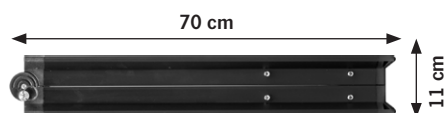

Dinemic 4 - Aluminum table top - perfect for camper vans, Vans and motorhomes

- Weatherproof table top
- Sturdy metal construction
- Stepless adjustment of the table legs
- Can be folded in the middle
- Easy to transport and store
- Carrying bag included

Material frame: metal powder-coated in black, material top: aluminum. Load cap: 30 kg. Table top: 126.5 x 70 cm, table height: 56/85 cm. Pack size: L x W x H 70 x 66 x 11 cm, weight: 8.20 kg.

910204 199,90