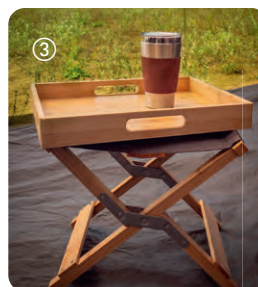

① Legrest/stool

Can be used as a practical leg rest or stool to match the lounge chair. Easy to fold up. Bamboo frame with Gray mottled fabric. Stool max. load capacity up to 100 kg / table top up to 20 kg. Dims.: W 39 x H 34 x D 30 cm, pack size: 51.5 x 30 x 7 cm. Weight app. 1.5 kg

920317 41,90

Convert the stool into a side table:

② **MDF table top:** dim.: 43 x 32.5 x 3.5 cm, weight: 0.8 kg **9203171 14,90**

③ **Bamboo table top, also useable as tray:** Dim.: 43 x 32.5 x 3.5 cm, Weight: 1.5 kg **9203172 39,90**