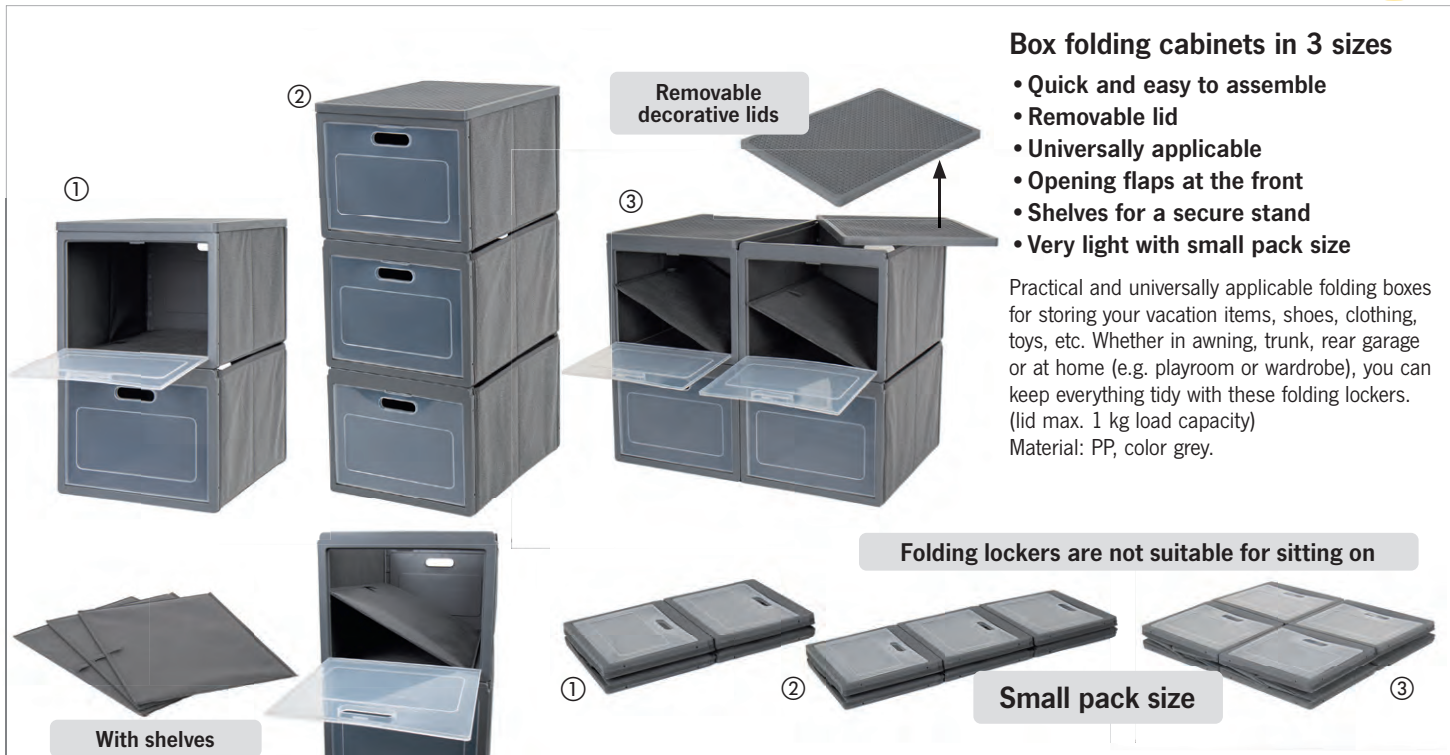

105 x 65 cm

All items without decoration

Box folding cabinets in 3 sizes

- Quick and easy to assemble
- Removable lid
- Universally applicable
- Opening flaps at the front
- Shelves for a secure stand
- Very light with small pack size