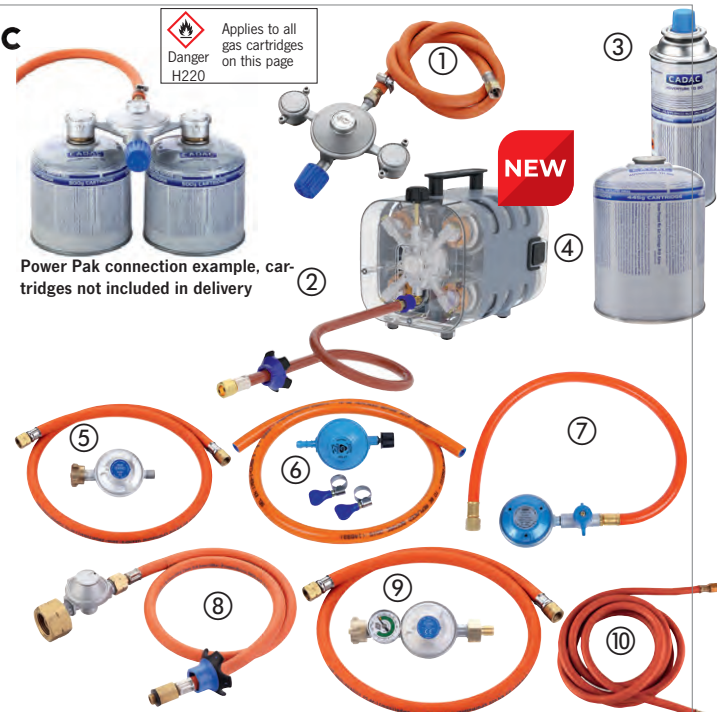

751602 7,95

Plug couplings 30mbar

To connect and disconnect the gas hose with a simple click. With self-sealing valve for safe use.

With thread for German connection:

- ① **Plug-in couplings for gas hose (1 x male, 1 x female connection)**
for 30 mbar devices **914118 14,95**
- ② **Plug-in couplings for gas hose (1 x male, 2 x female connection)**
for 30 mbar devices **914119 19,99**
- ③ **Plug-in couplings for gas hose (Rotating 90° connection)**
for 30 mbar devices **914121 12,95**

Gas supply for CADAC grills

- ① **Dual Power Pak – Portable gas supply**
Innovation from CADAC: A lightweight, portable dual gas supply for most gas appliances such as small grills, camping stoves or small heaters. screw on 2x 445g or 2x 500g EN417 threaded cartridges (not included) to use the Power Pak.
50 mbar 914106 39,95
30 mbar* 914107 39,95
- ② **NEW: Quad Power Pak:** for 4 nozzle valve cartridges with bayonet lock (227g each), can supply small device for approx. 8 h, CADAC Quick Release connection, universal connection to 120 cm hose. 30mbar incl. franc. Adapter
50 mbar 914532 69,95
30 mbar* 914531 69,95
- ③ **Gas cartridge** SSN-29 thread, bayonet connection, 227 g butane/propane gas mixture **914105 3,95**
- ④ **Threaded cartridge** EN417 screw thread and self-sealing safety valve
445 g 914103 6,95
500 g 914104 6,95
- ⑤ **50 mbar universal regulator**
With 85 cm hose, 1/4" male left-hand thread **914108 17,95**
- ⑥ **30 mbar* CG regulator** Incl. 85 cm hose & hose clamps **914109 15,95**
- ⑦ **EN417 Gas pressure regulator** w/ hose, suitable for 1/4" male left-hand thread
50 mbar 914111 22,95
30 mbar* 914110 22,95
- ⑧ **HP regulator,** With 85 cm hose. **914506 34,95**
- ⑨ **Overpressure regulator 50 mbar** w/ 85 cm hose **914505 26,95**
- ⑩ **Hoses for outdoor socket 300 cm** **914508 19,95**