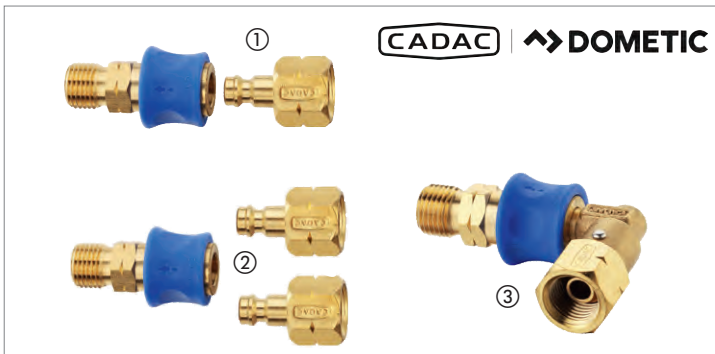

①

②

③

④

Grill grid 30 ribbed

① For Safari Chef 30 Ø 30 cm 915214 39,95

② For Grillo Chef 40 and Citi Chef 40 Ø 36 cm 91525 59,95

Grill2Braai Grill plates

One half is smooth, the other half ribbed. For Carri Chef 30, 40, 50

③ 40 cm 914519 59,95

④ Ø 45 cm 914528 69,95

LARGE SELECTION OF GAS BARBEQUE ACC.

Quick Release Couplings 50 mbar

To connect and disconnect the gas hose with a simple click. With self-sealing valve for safe use.