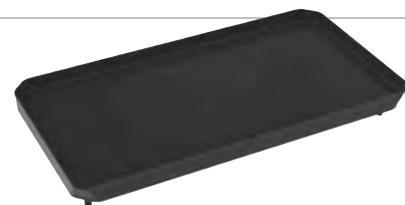

Grilling surface: 48.8 x 24.5 cm

915245	59,-