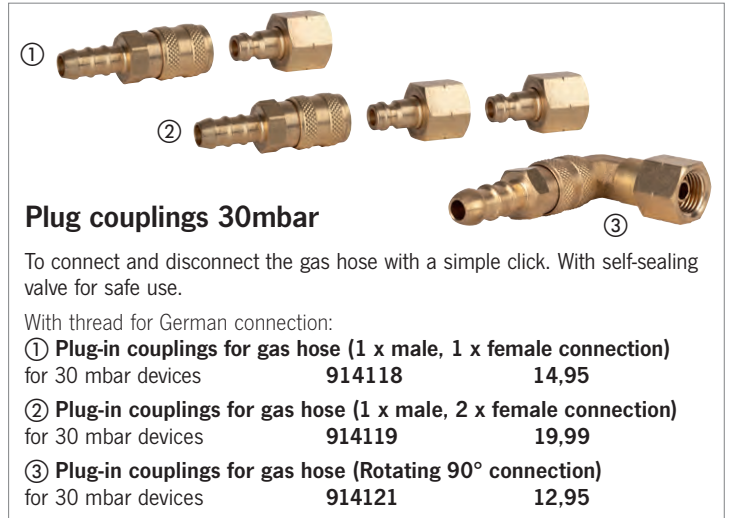

Plug couplings 30mbar

To connect and disconnect the gas hose with a simple click. With self-sealing valve for safe use.

With thread for German connection:

- ① **Plug-in couplings for gas hose (1 x male, 1 x female connection)**
  for 30 mbar devices **914118 14,95**
- ② **Plug-in couplings for gas hose (1 x male, 2 x female connection)**
  for 30 mbar devices **914119 19,99**
- ③ **Plug-in couplings for gas hose (Rotating 90° connection)**
  for 30 mbar devices **914121 12,95**