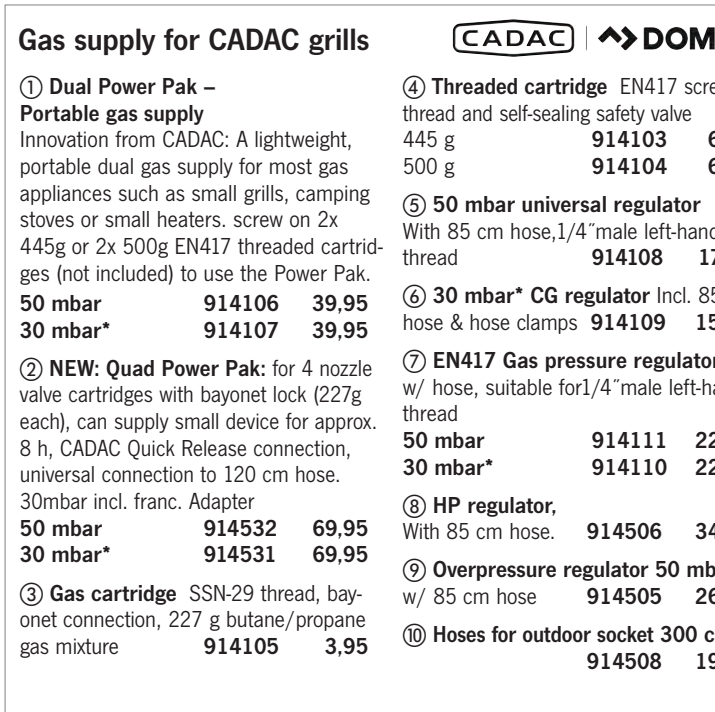

Gas supply for CADAC grills

- ① **Dual Power Pak – Portable gas supply**
Innovation from CADAC: A lightweight, portable dual gas supply for most gas appliances such as small grills, camping stoves or small heaters. screw on 2x 445g or 2x 500g EN417 threaded cartridges (not included) to use the Power Pak.
50 mbar 914106 39,95
30 mbar* 914107 39,95
- ② **NEW: Quad Power Pak:** for 4 nozzle valve cartridges with bayonet lock (227g each), can supply small device for approx. 8 h, CADAC Quick Release connection, universal connection to 120 cm hose. 30mbar incl. franc. Adapter
50 mbar 914532 69,95
30 mbar* 914531 69,95
- ③ **Gas cartridge** SSN-29 thread, bayonet connection, 227 g butane/propane gas mixture **914105 3,95**
- ④ **Threaded cartridge** EN417 screw thread and self-sealing safety valve
445 g 914103 6,95
500 g 914104 6,95
- ⑤ **50 mbar universal regulator**
With 85 cm hose, 1/4" male left-hand thread **914108 17,95**
- ⑥ **30 mbar* CG regulator** Incl. 85 cm hose & hose clamps **914109 15,95**
- ⑦ **EN417 Gas pressure regulator** w/ hose, suitable for 1/4" male left-hand thread
50 mbar 914111 22,95
30 mbar* 914110 22,95
- ⑧ **HP regulator,** With 85 cm hose. **914506 34,95**
- ⑨ **Overpressure regulator 50 mbar** w/ 85 cm hose **914505 26,95**
- ⑩ **Hoses for outdoor socket 300 cm** **914508 19,95**