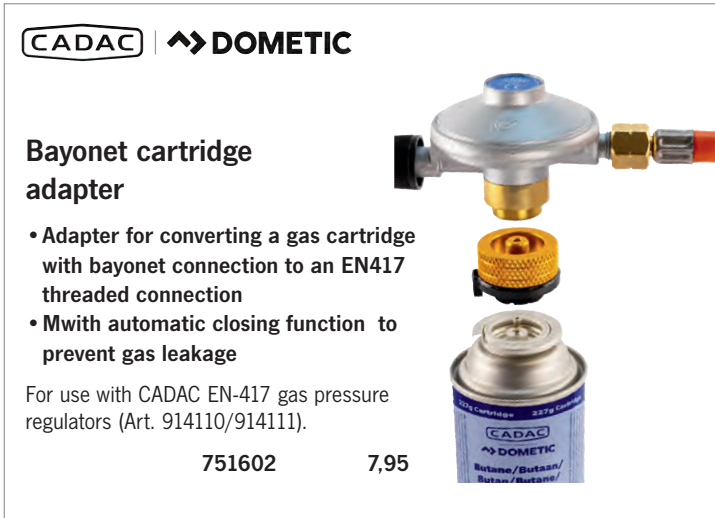

Bayonet cartridge adapter

- Adapter for converting a gas cartridge with bayonet connection to an EN417 threaded connection
- With automatic closing function to prevent gas leakage

For use with CADAC EN-417 gas pressure regulators (Art. 914110/914111).

751602 7,95