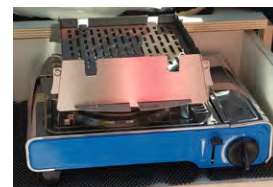

Incl. Transport bag

PicOli
grill attachment

MADE IN GERMANY

Lotuseffekt

1,3 Kg

PicOli - Plug-in grill attachment for gas stove

- All parts made of high-quality, dishwasher-safe stainless steel
- Ready for use in no time with the quick-fit system
- Grill surface: approx. 18x20 cm
- Low gas consumption
- Durable, sustainable
- 100% Made in Germany